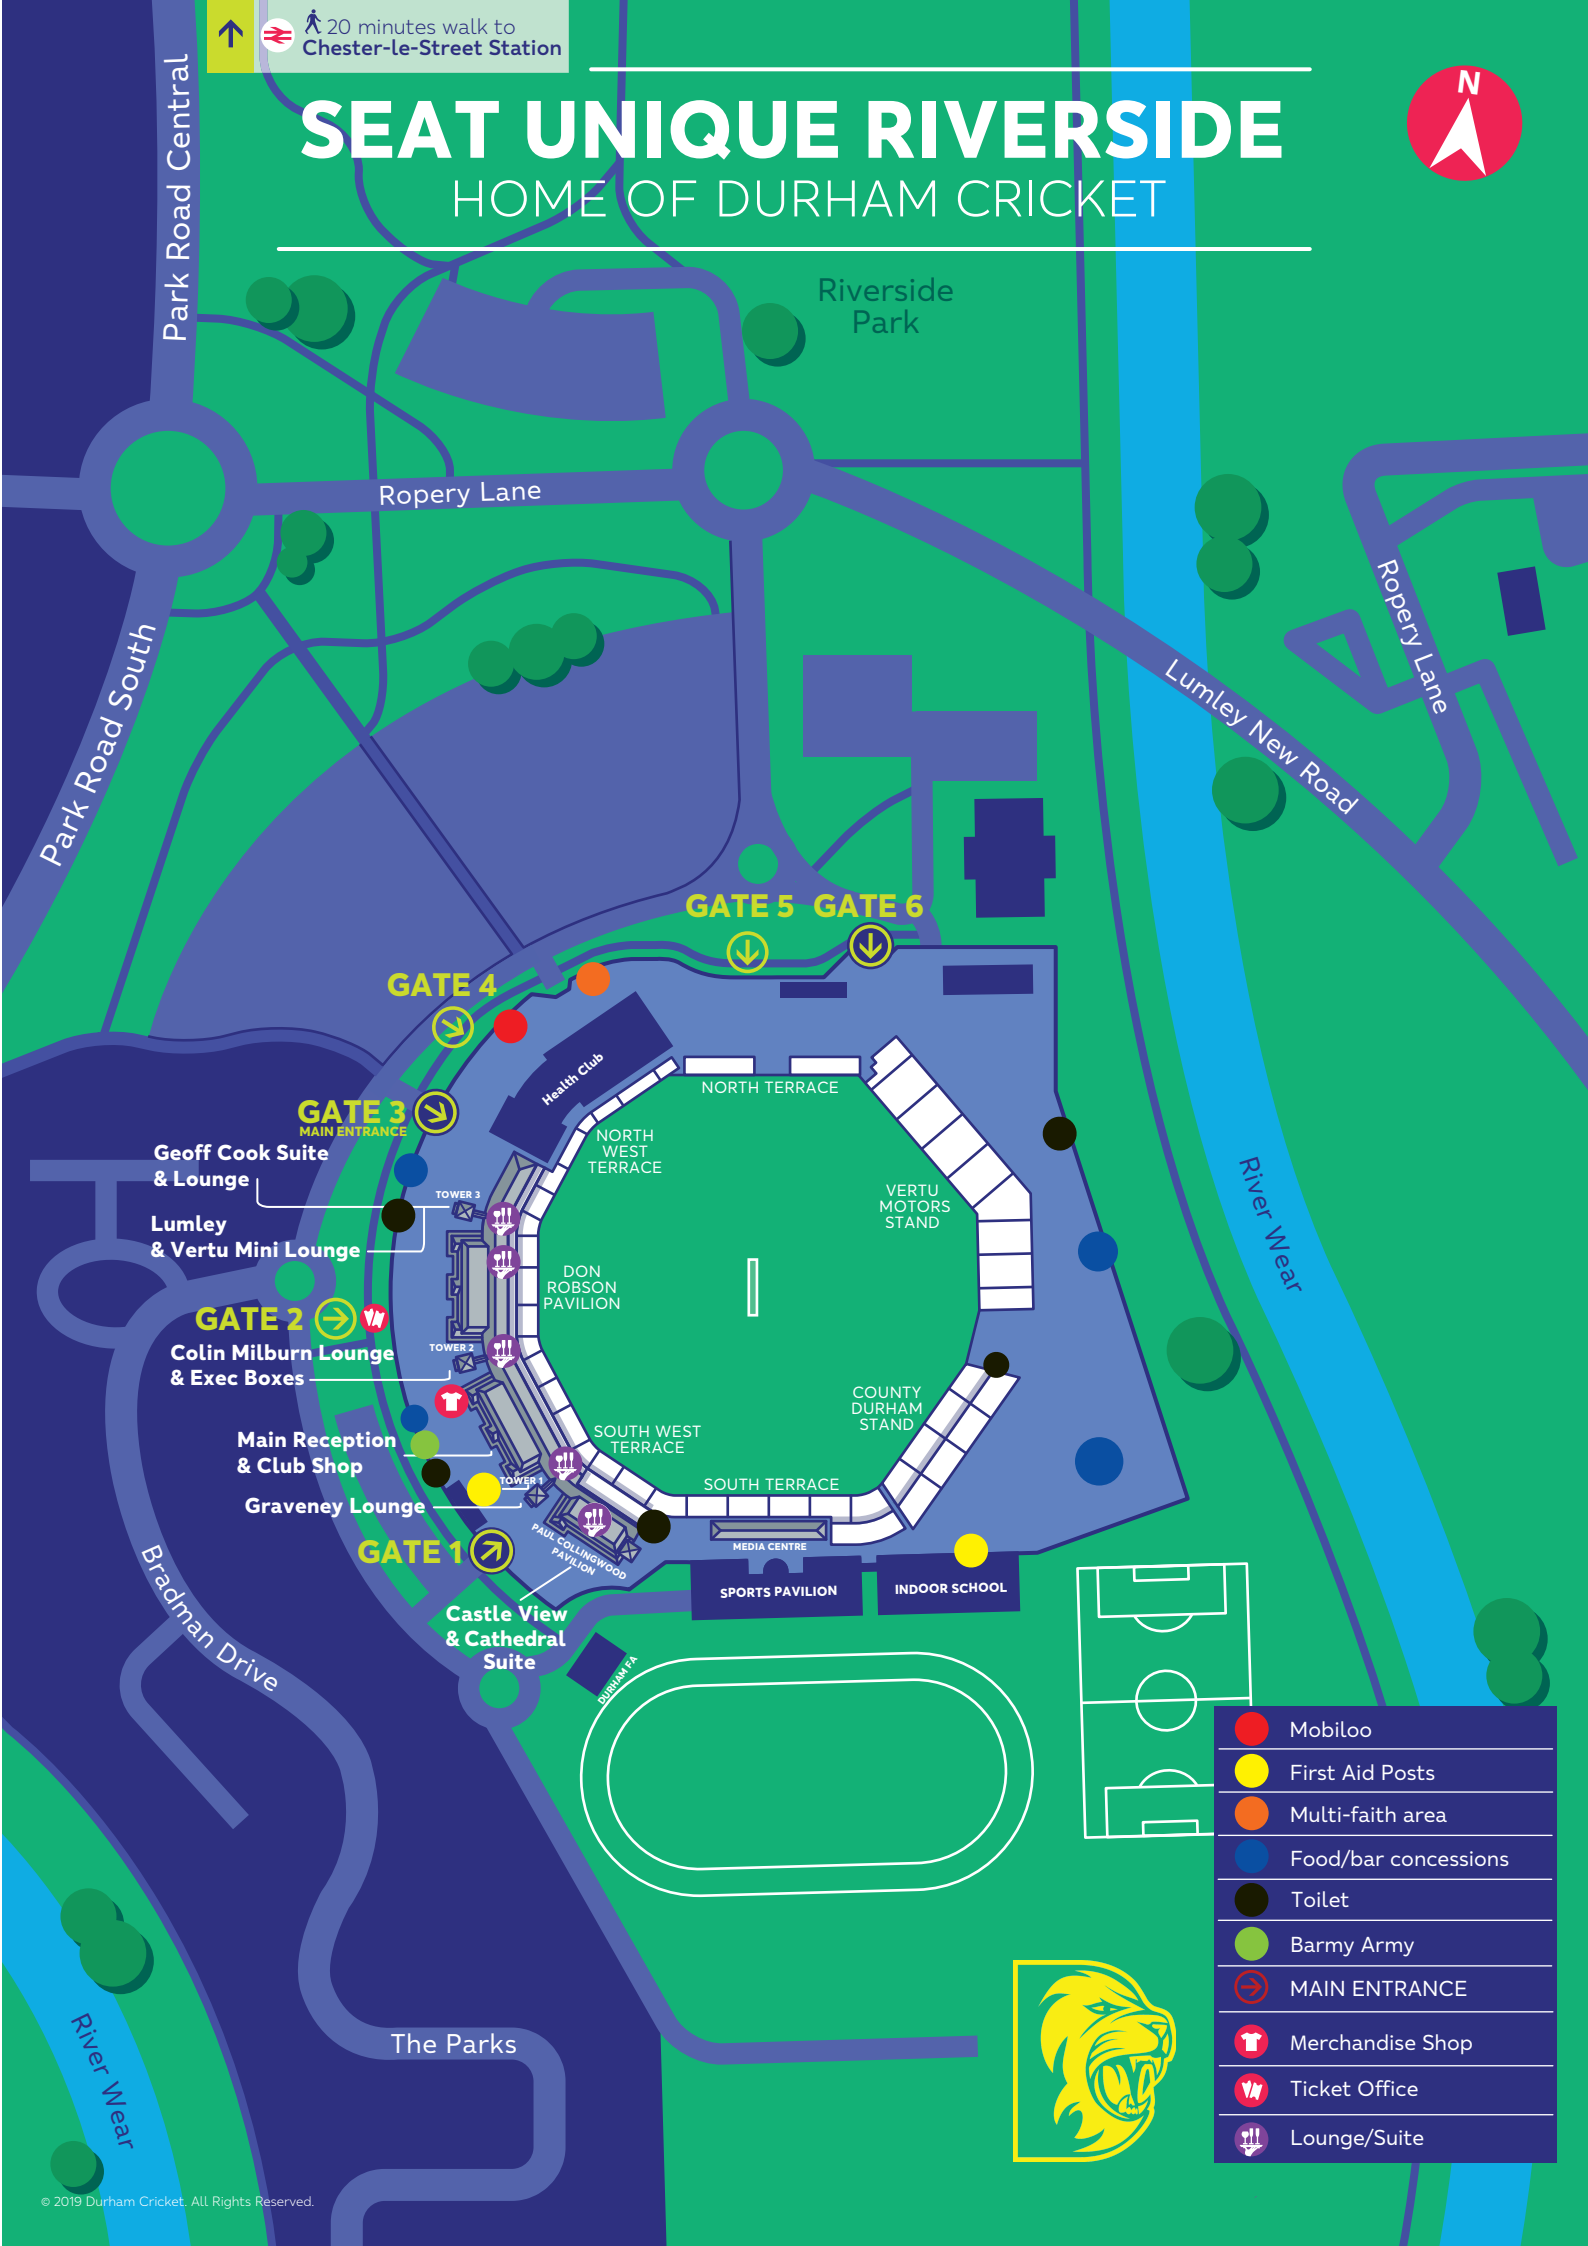

↑ 20 minutes walk to Chester-le-Street Station

SEAT UNIQUE RIVERSIDE

HOME OF DURHAM CRICKET

- Mobiloo
- First Aid Posts
- Multi-faith area
- Food/bar concessions
- Toilet
- Barmy Army
- MAIN ENTRANCE
- Merchandise Shop
- Ticket Office
- Lounge/Suite